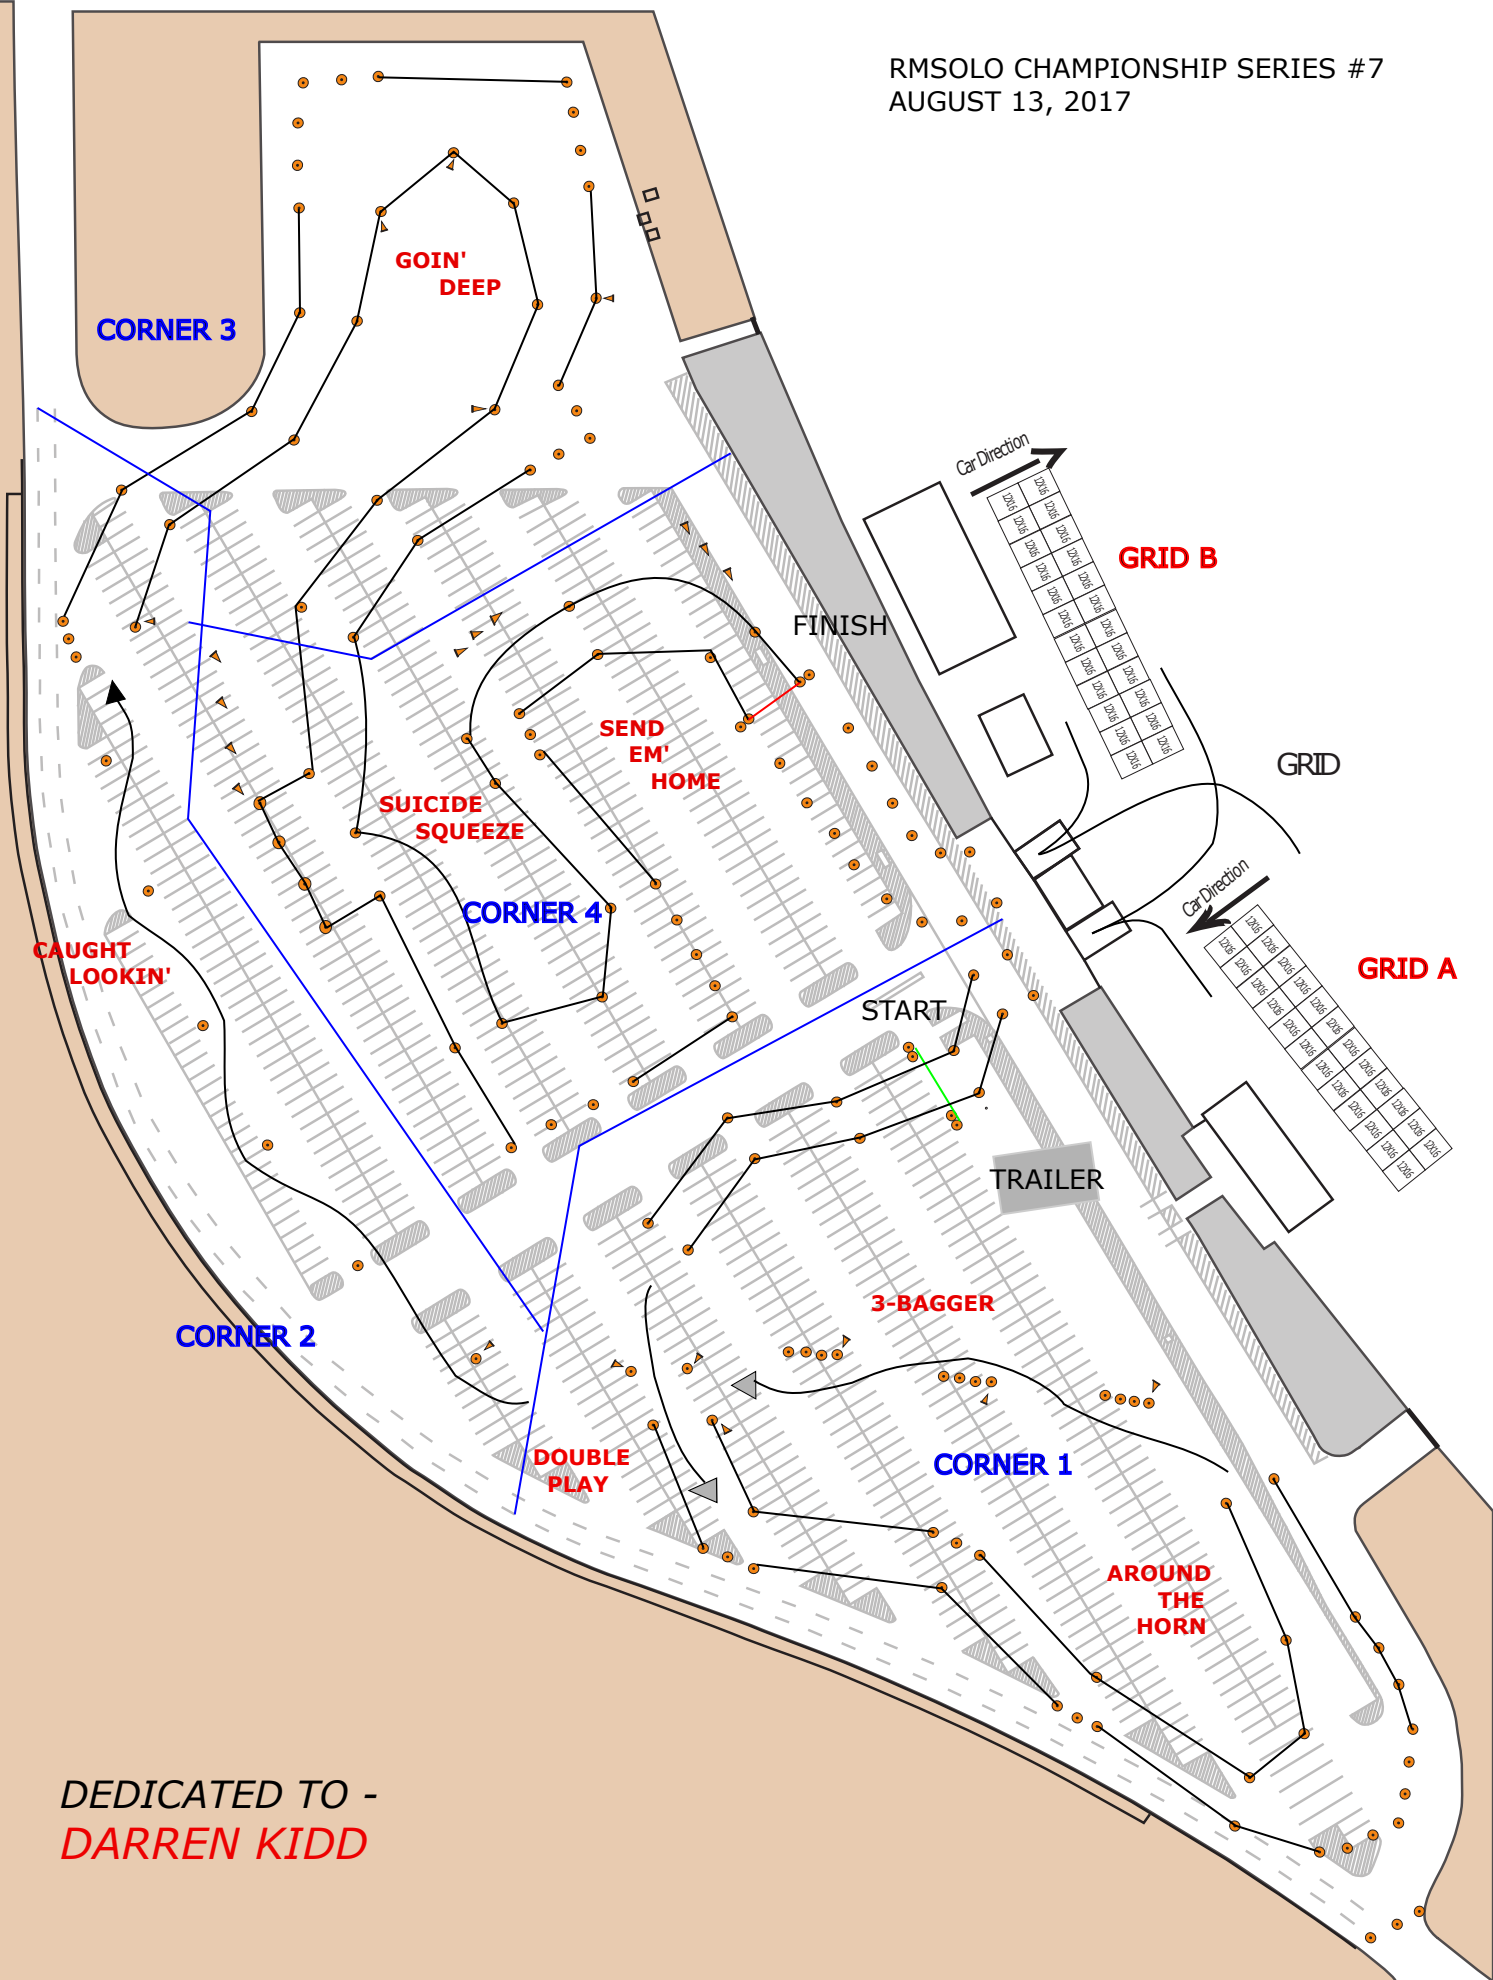

RMSOLO CHAMPIONSHIP SERIES #7
AUGUST 13, 2017

CORNER 3

GOIN' DEEP

FINISH

GRID B

GRID

SEND EM' HOME

SUICIDE SQUEEZE

CORNER 4

CAUGHT LOOKIN'

START

GRID A

TRAILER

CORNER 2

3-BAGGER

DOUBLE PLAY

CORNER 1

AROUND THE HORN

DEDICATED TO -
DARREN KIDD